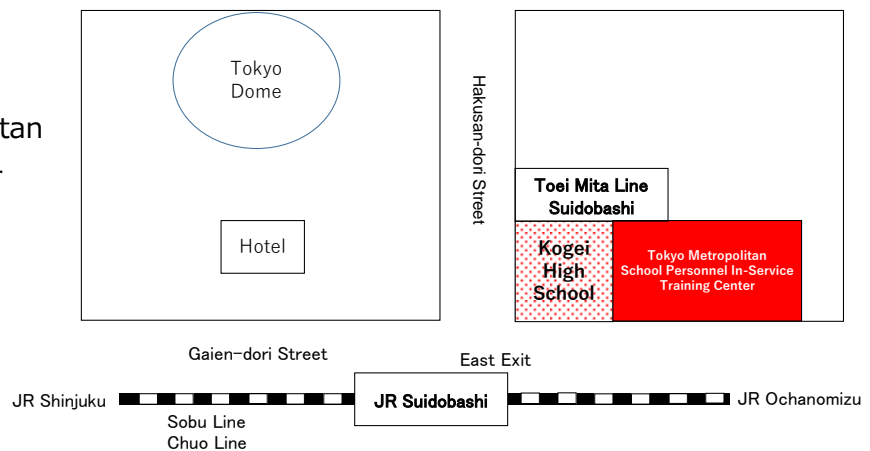

Tokyo Metropolitan Board of Education, Global Human Resource Development Department, International Educational Planning Section, Instructor of Japanese

TEL : 03-5320-6893 (Japanese) / TEL : 03-6436-4493 (English, Nepali, Chinese) (Until March 31st)